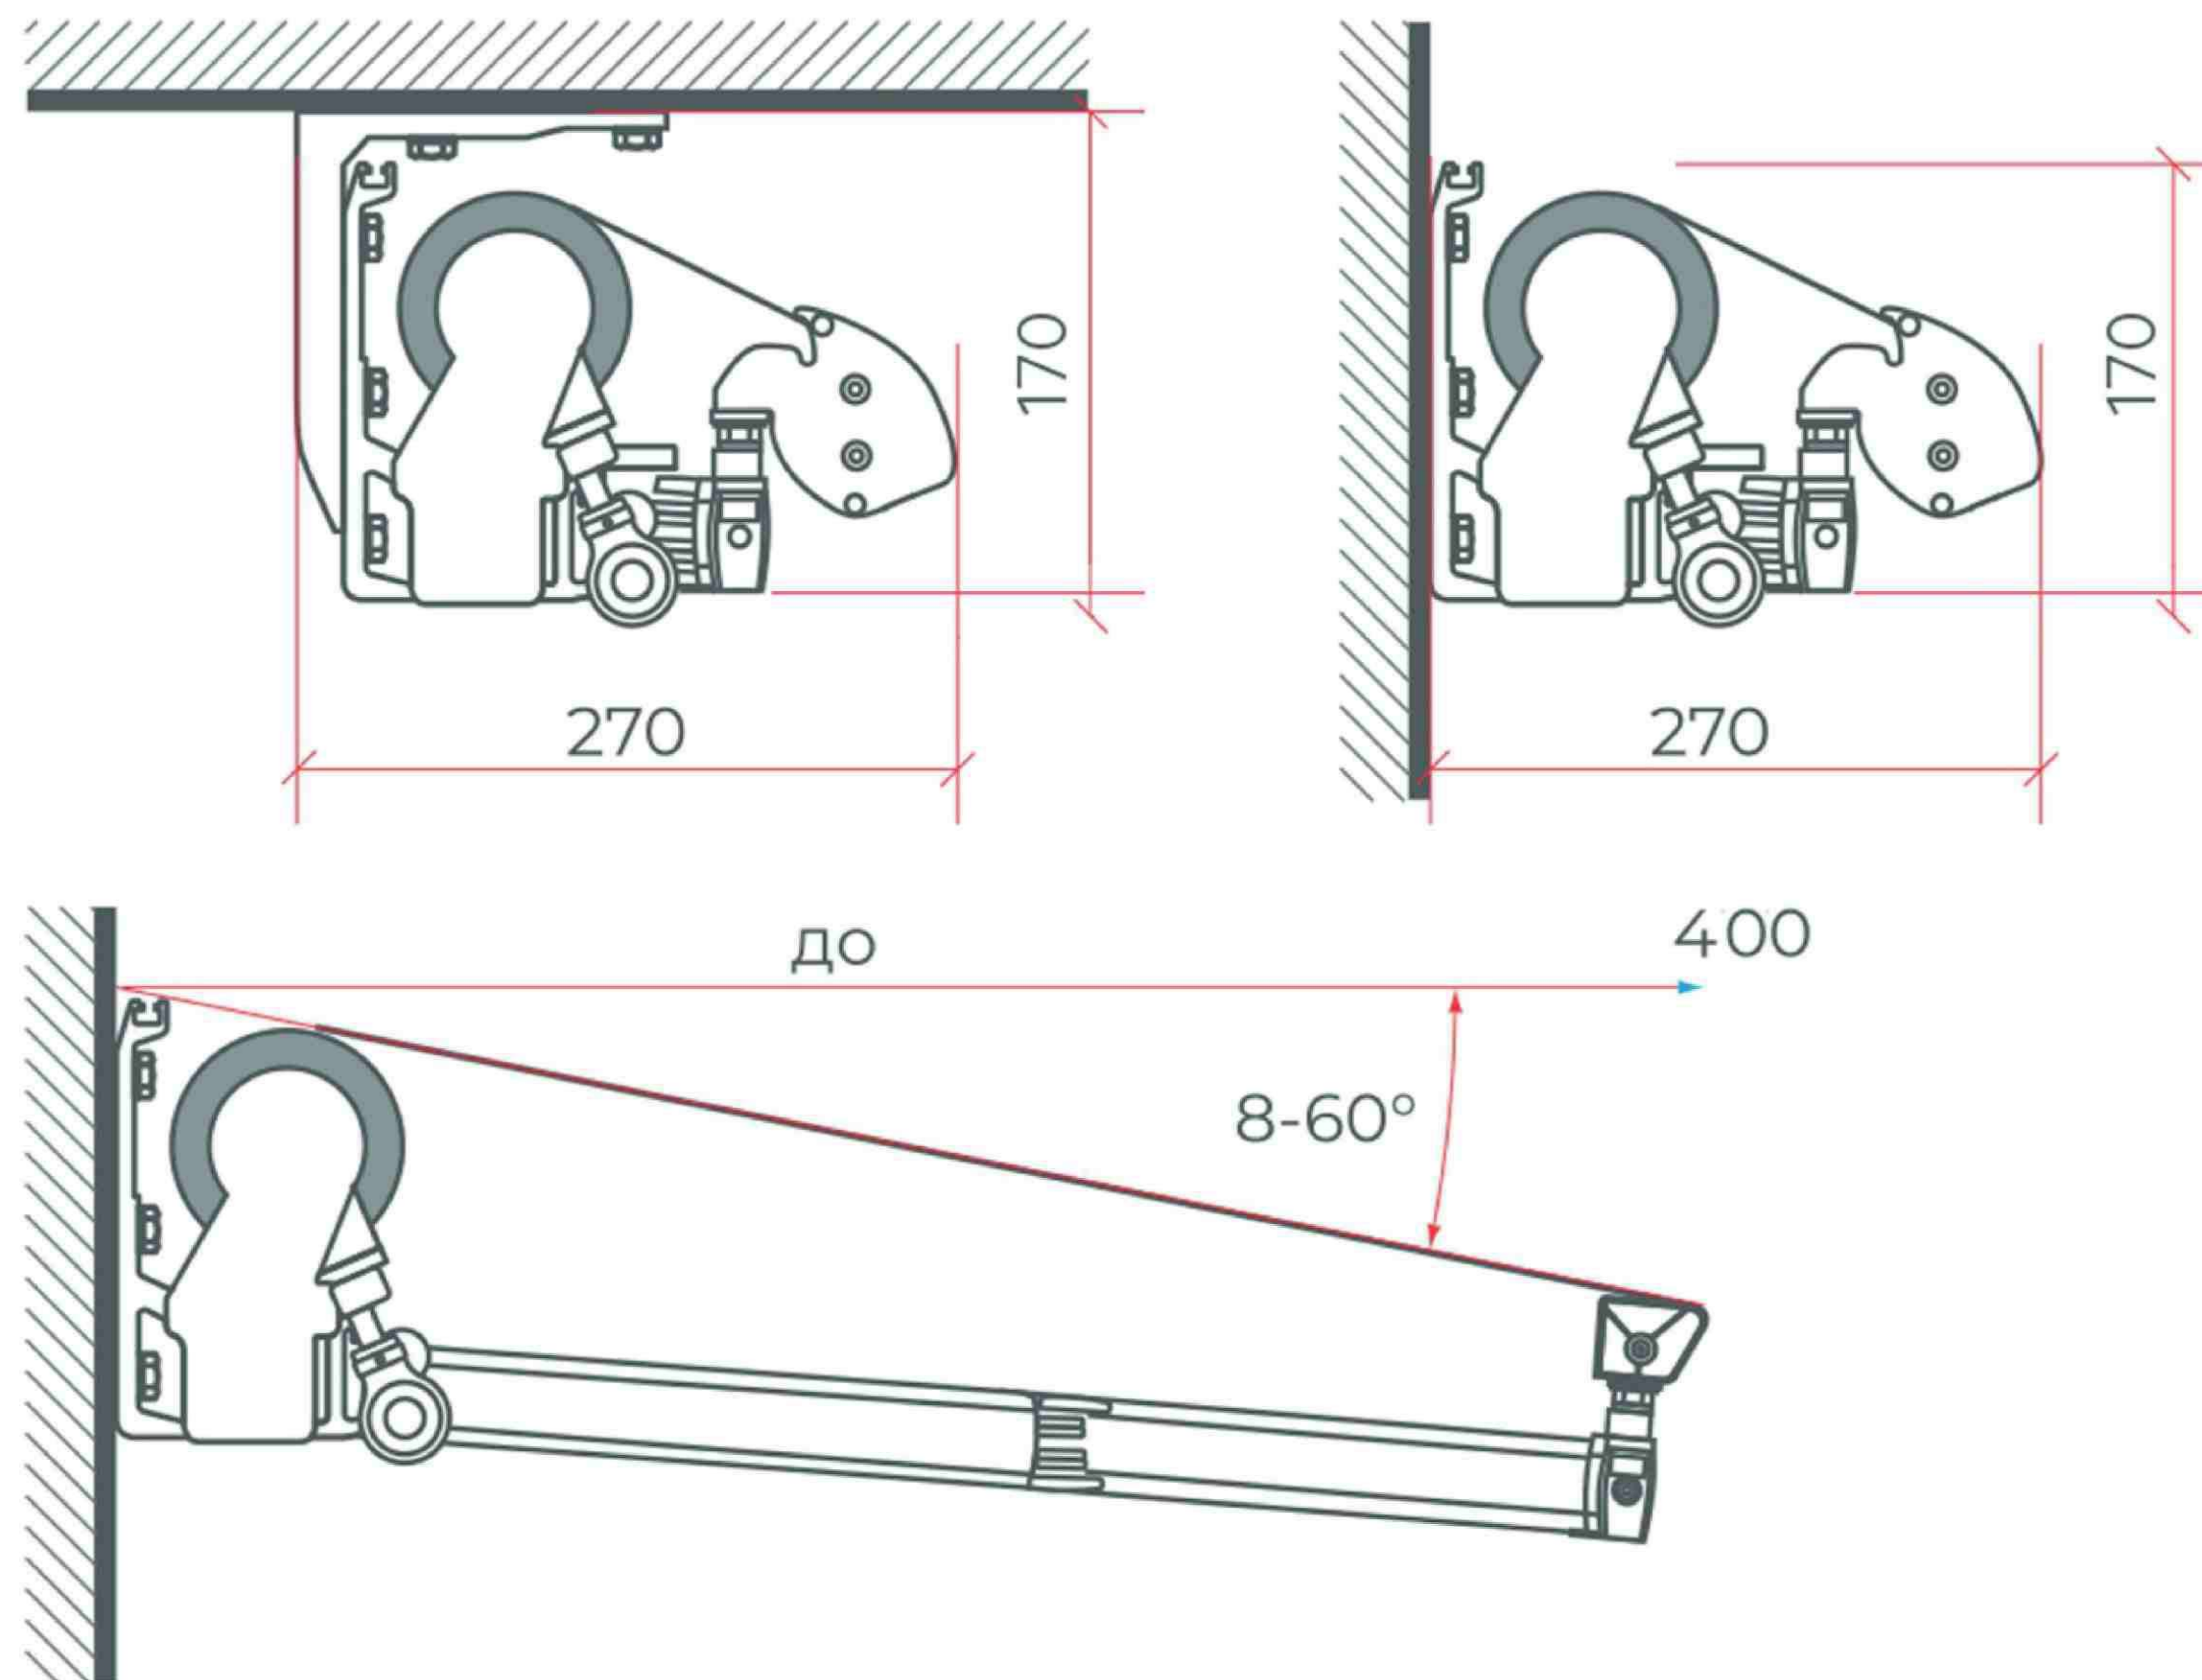

BLOOM CLASSIC

Габаритные размеры.