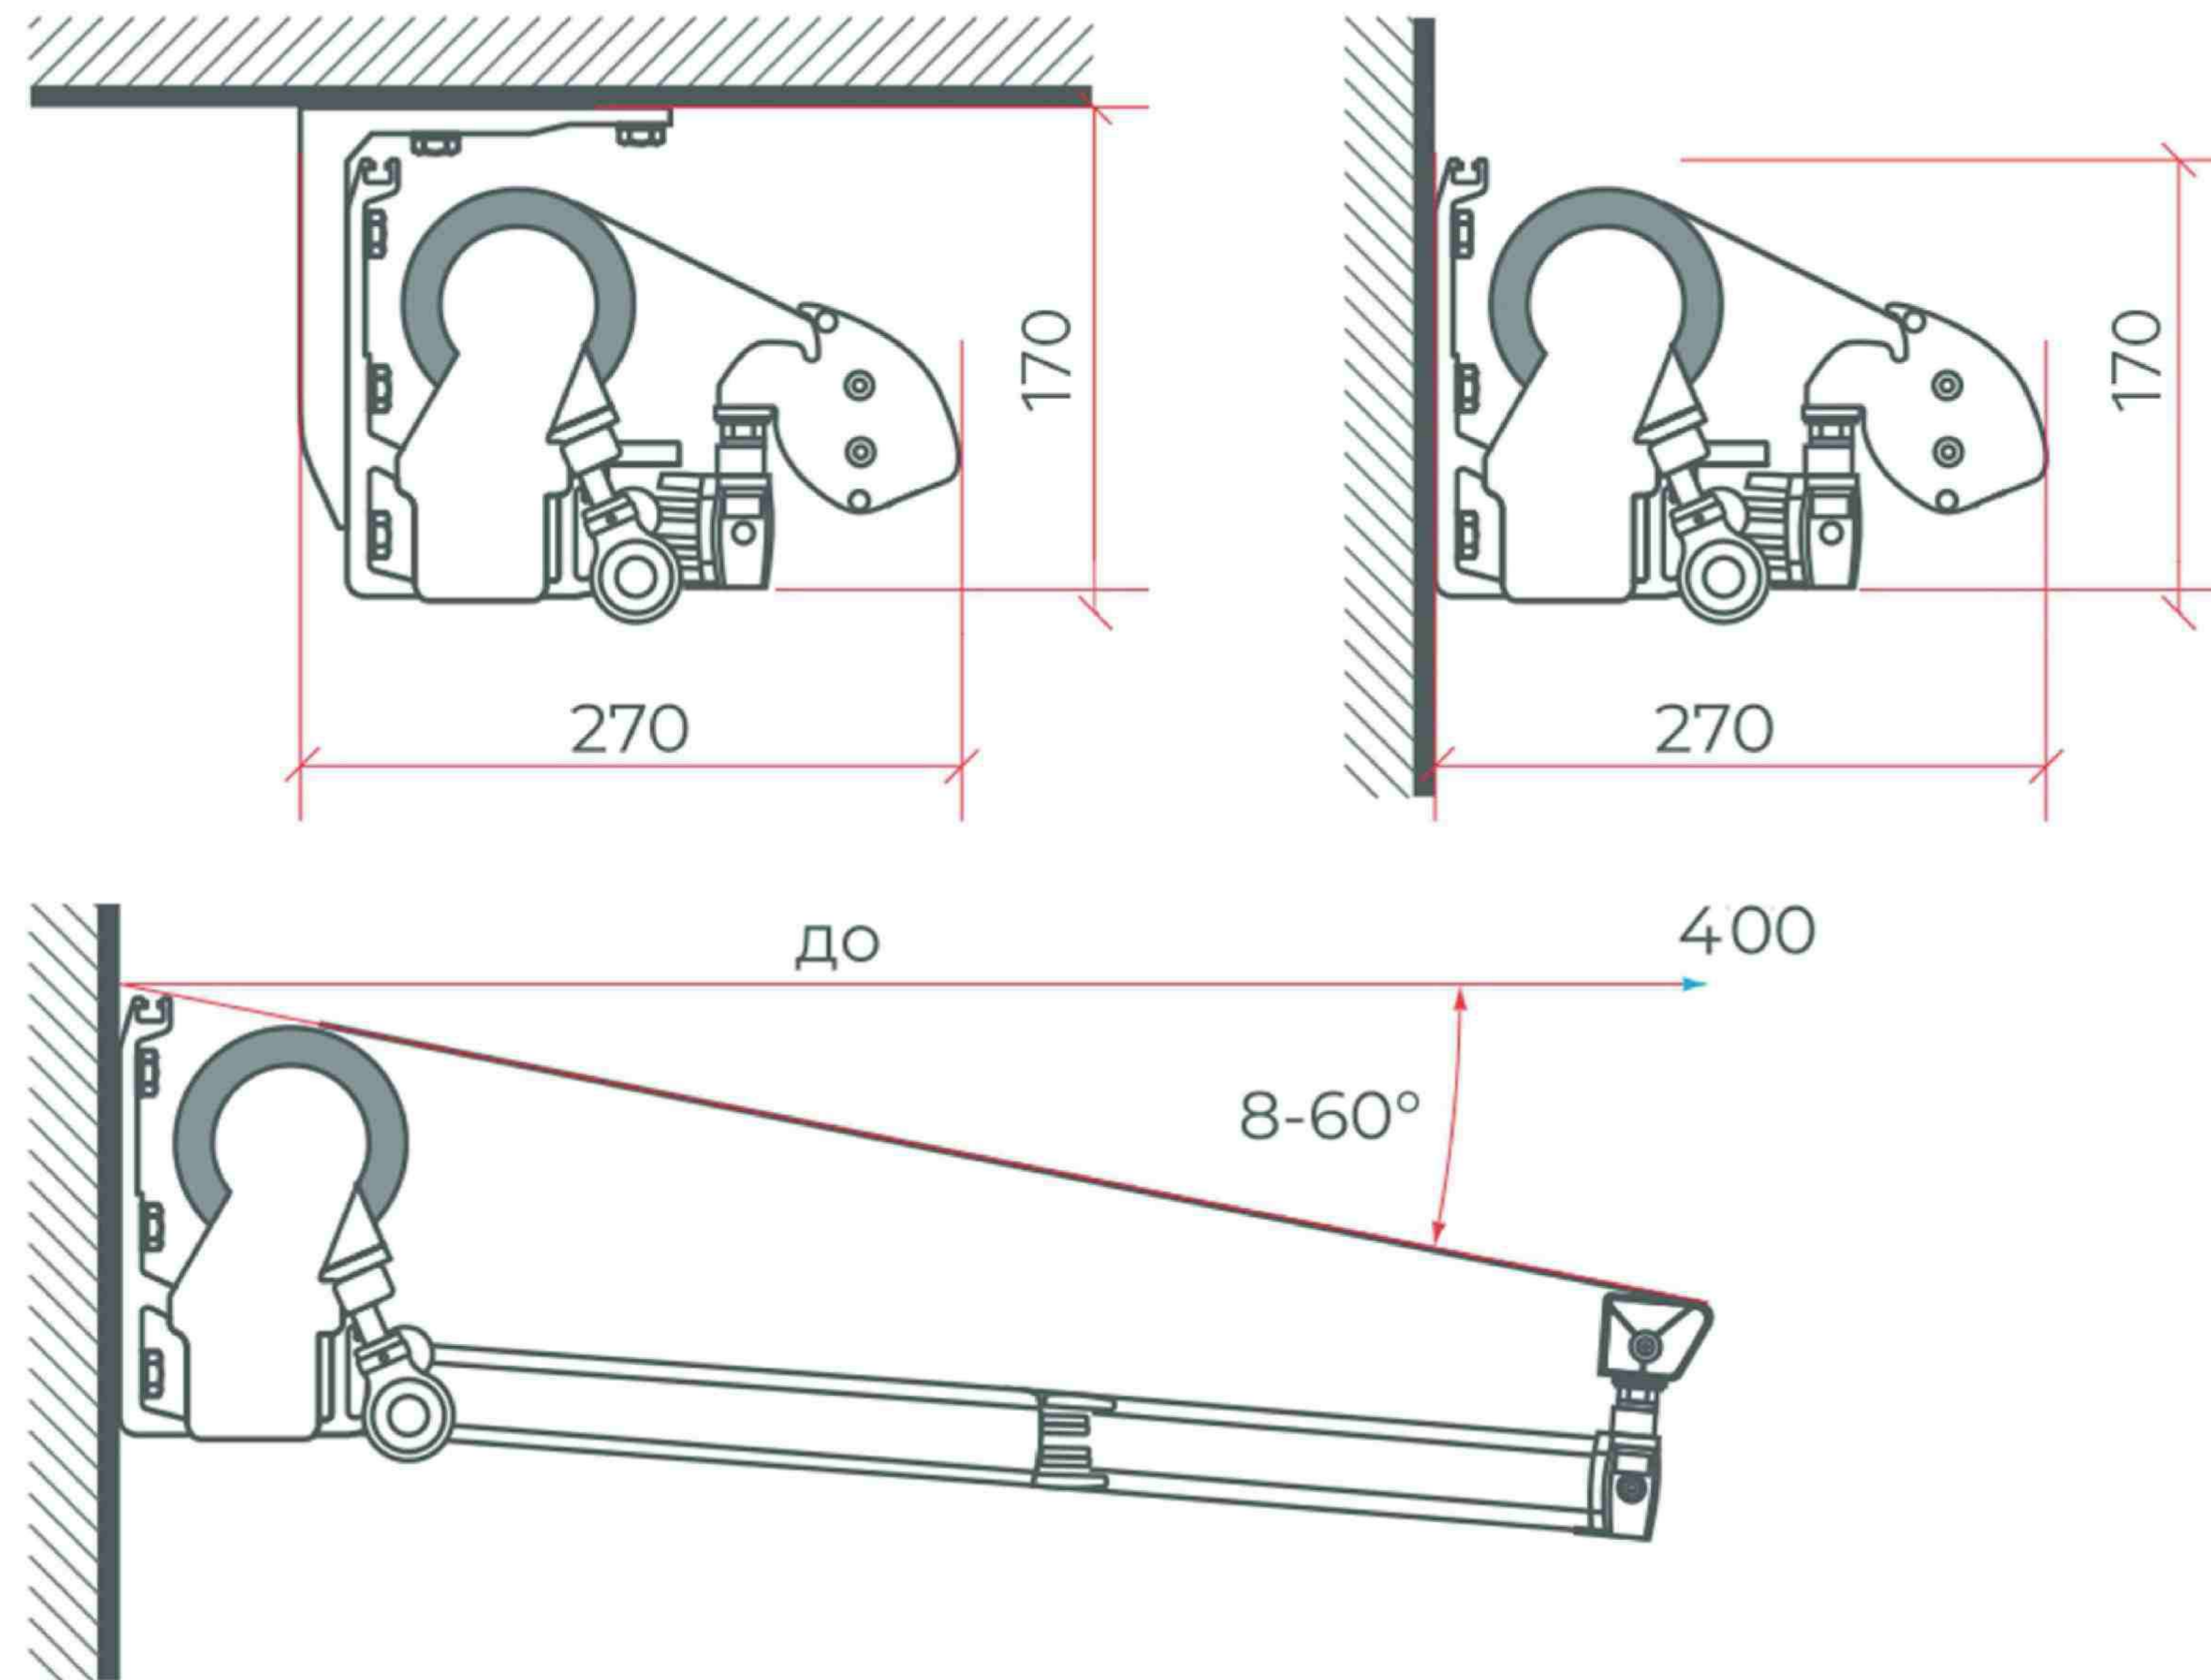

BLOOM CLASSIC +

Габаритные размеры.