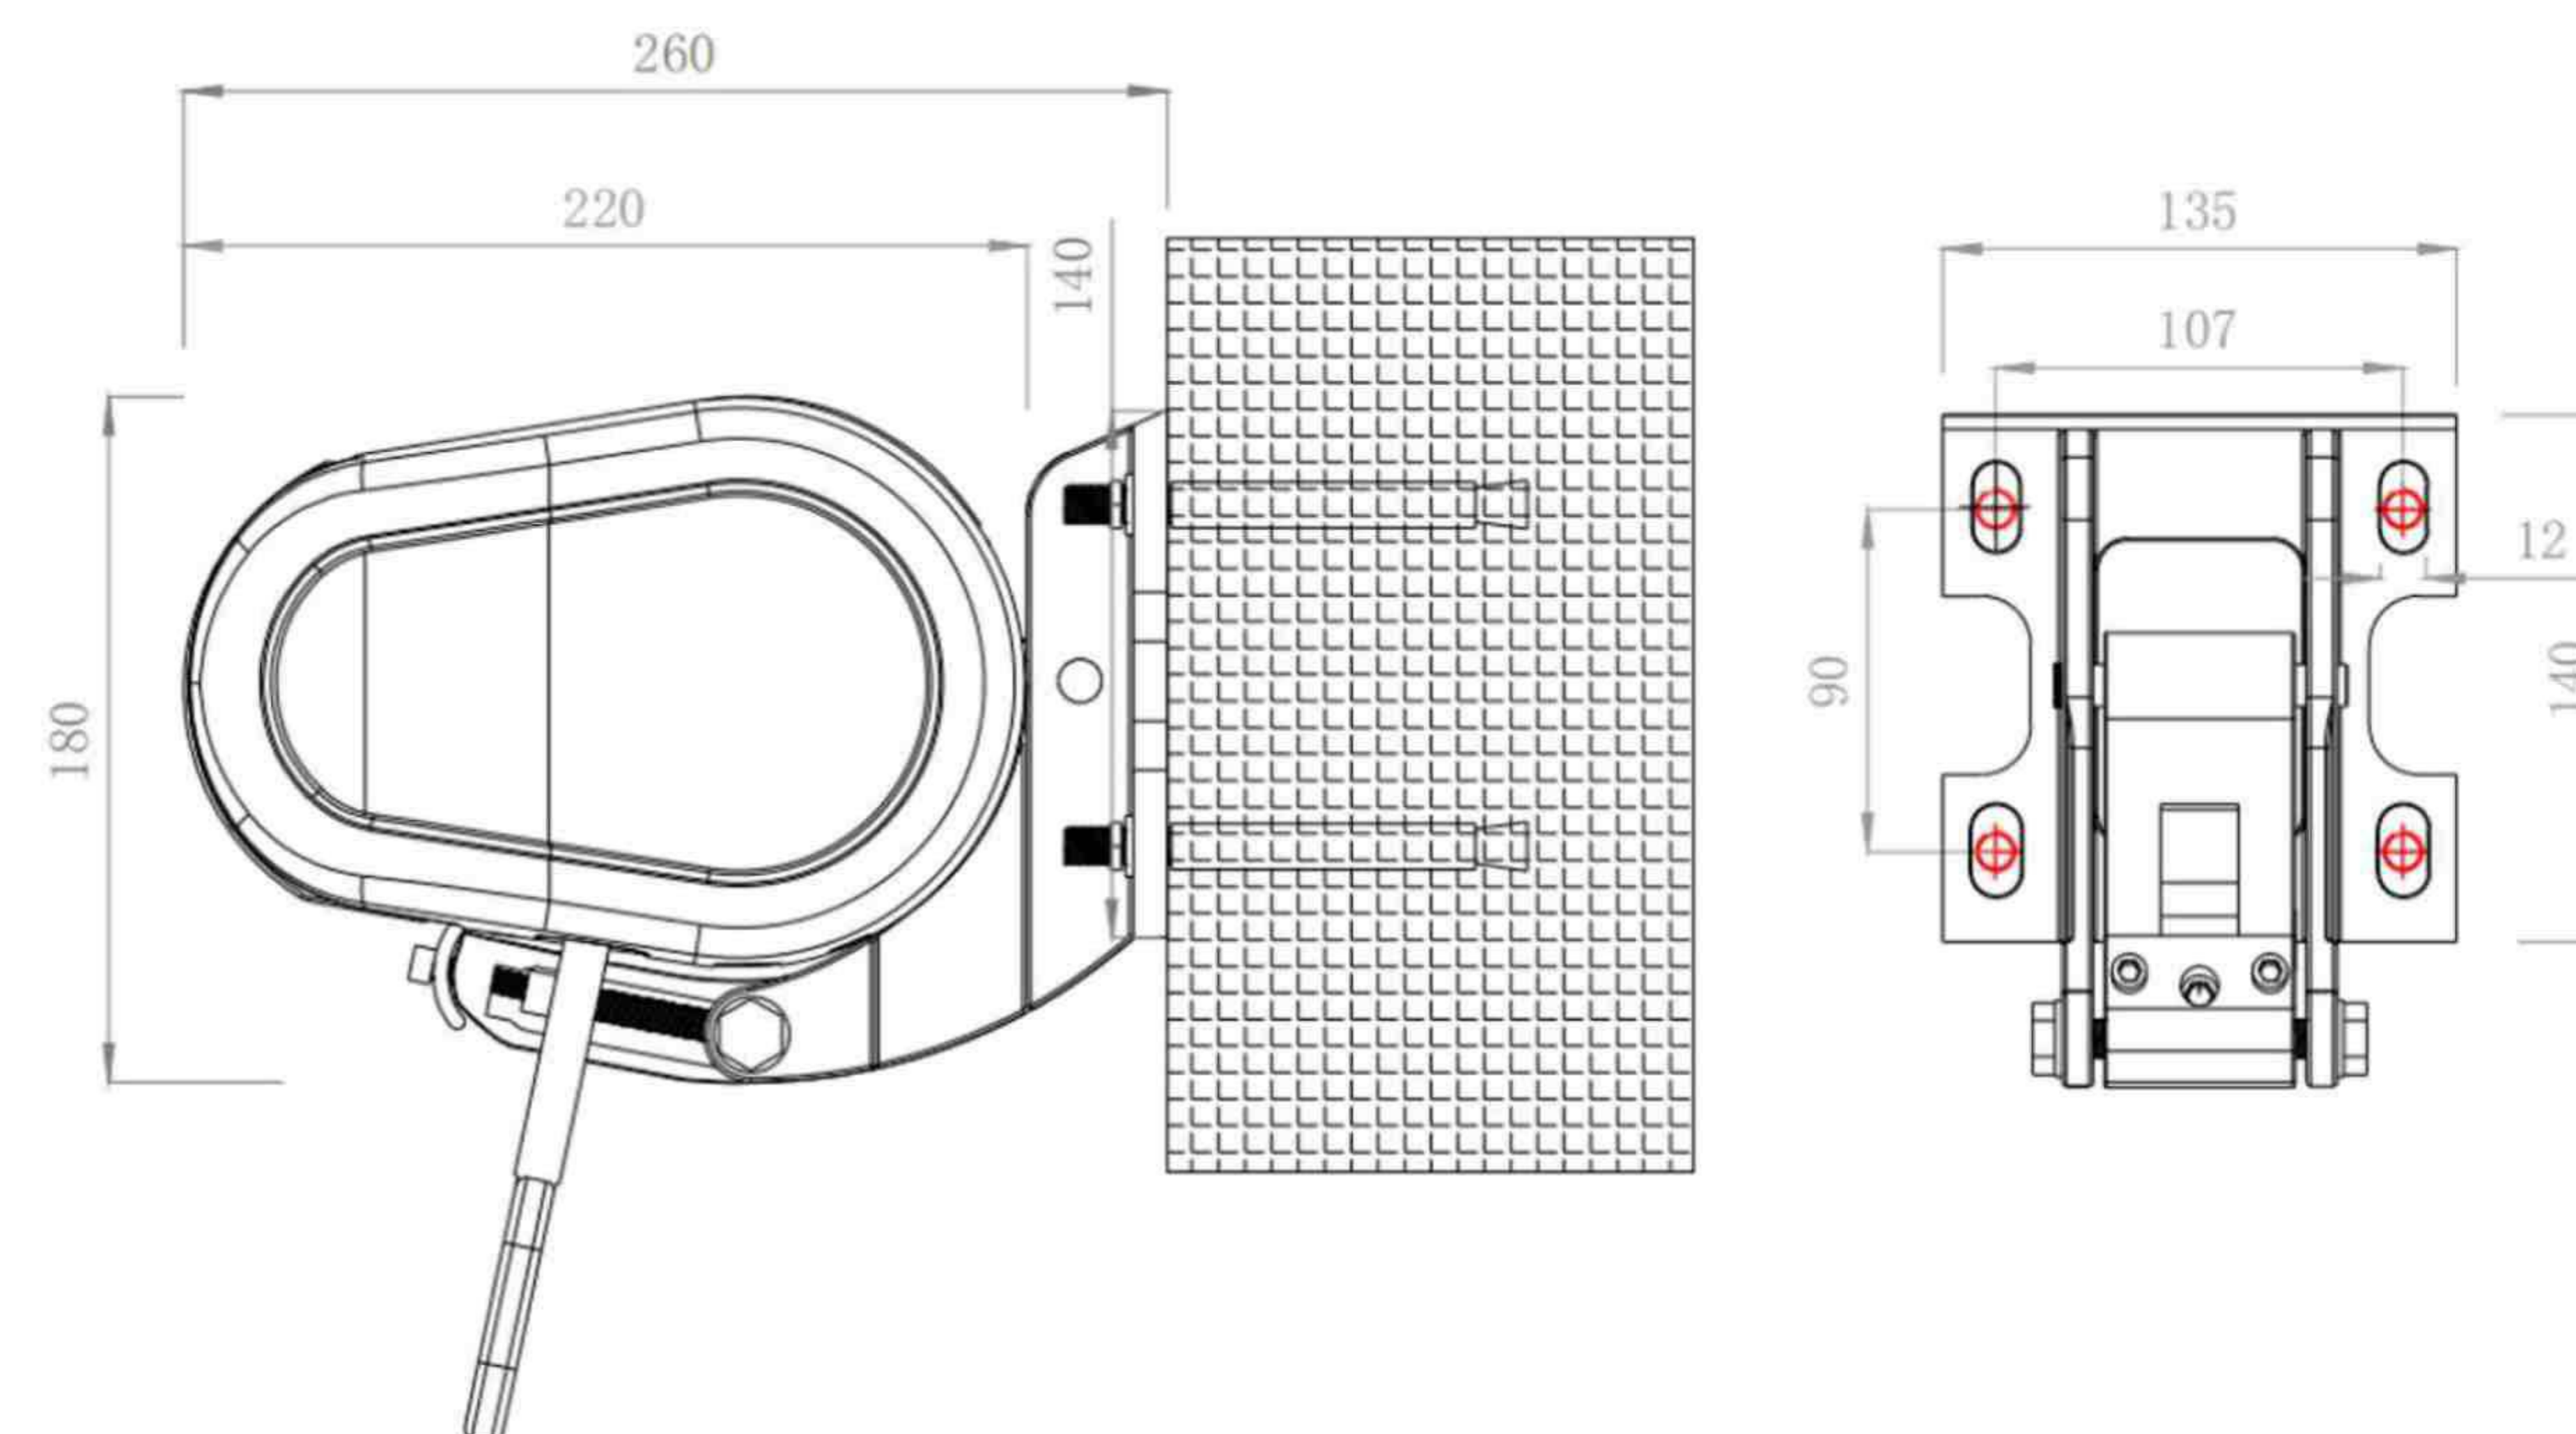

BARCELONA

Вороток червячный (м)	1,8	20
Вороток червячный (м)	2,5	30
Доп. стенковой кронштейн		65
Покраска комплектующих по RAL		15%
Двигатели со встроенным радио-приёмником	-	Смотрите страницу 34

Ткань и вал маркизы защищены от внешних воздействий специальным алюминиевым коробом.

Кроме того, Barcelona совместима почти со всеми дополнительными опциями для маркиз, включая установку автоматики, датчиков солнца и ветра, окраску комплектующих, стенковой и потолочный монтаж и многие другие решения, которые помогут сделать использование Barcelona максимально комфортным.

ГАБАРИТНЫЕ РАЗМЕРЫ.