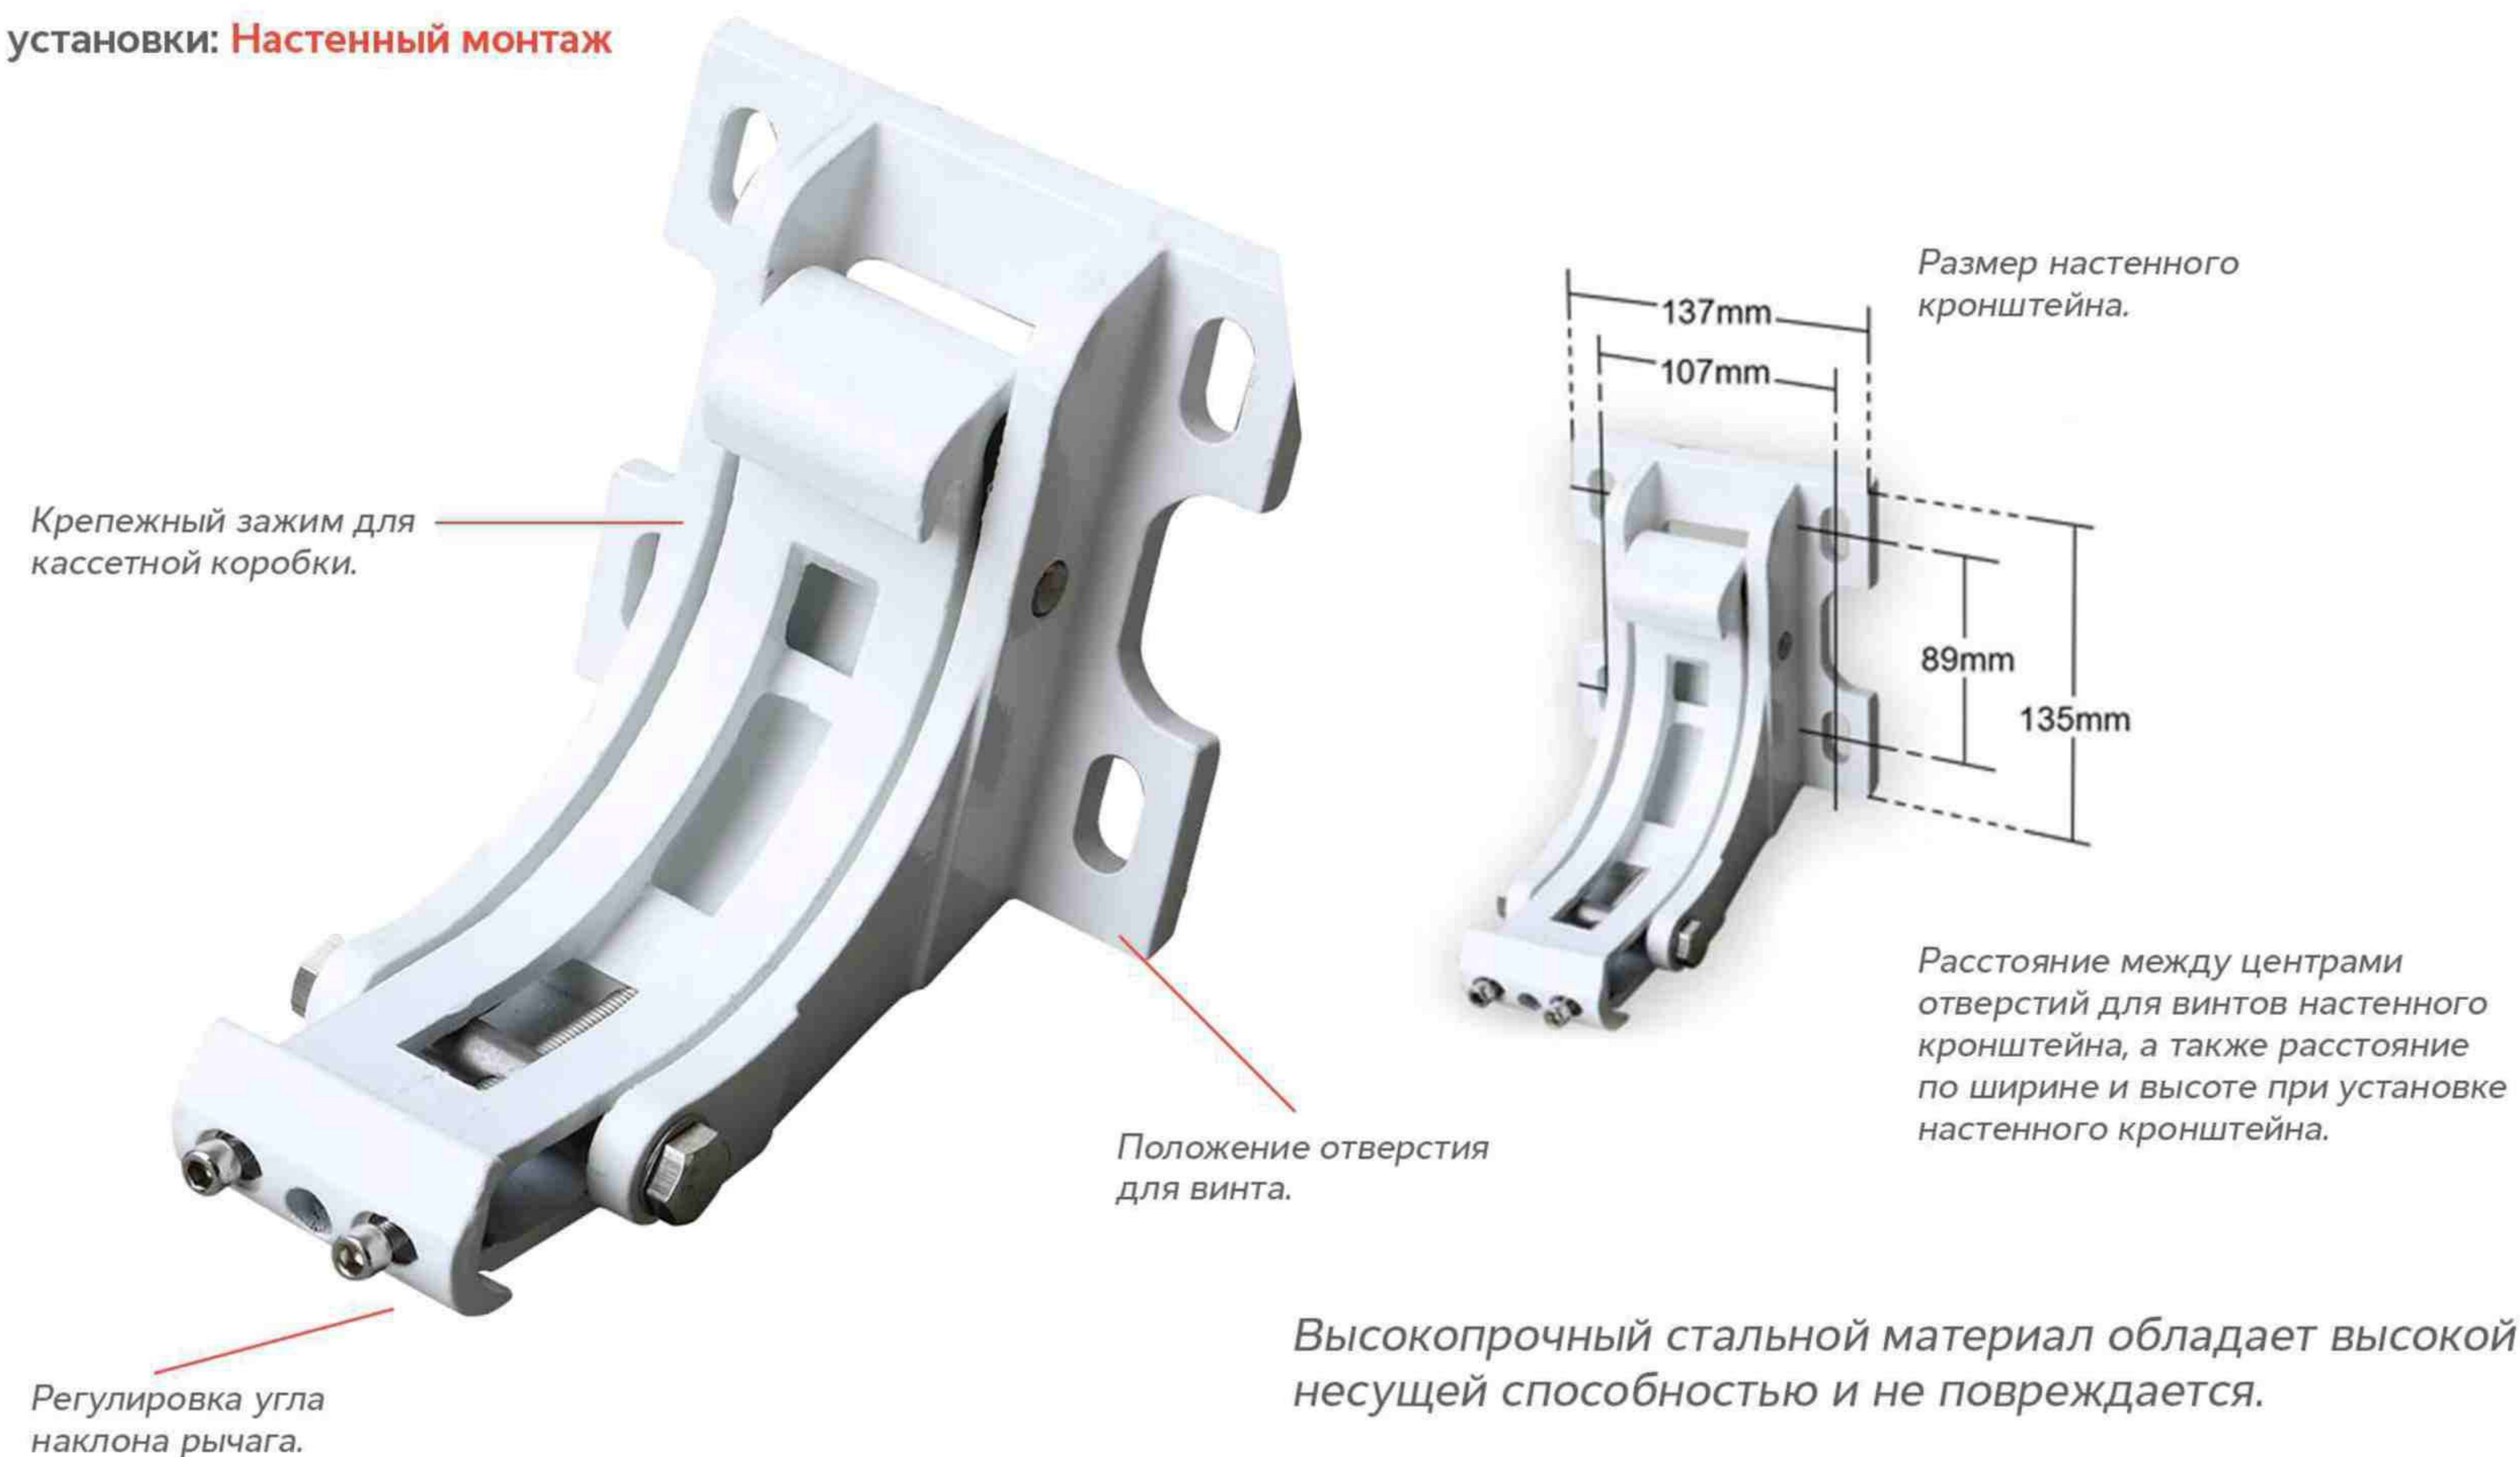

Алюминевый профиль

Для кассетной маркизы 6063-T5

Материал алюминиевый сплав.

Покраска

Порошковое напыление.

Рычаг

Соединен цепью из нержавеющей стали 304.

Размер профиля руки:

Малый профиль: 58 * 26 мм, Толщина: 1,7-3,0 мм.

Большой профиль: 65 * 31 мм, Толщина: 1,7-3,0 мм.

Способ установки: **Настенный монтаж**

В трубе цепного рычага типа Barcelona используется высокопрочный алюминиевый сплав и цепь из нержавеющей стали AISI 304. Профили локтей толстостенные и прочные, могут поднимать до 200 кг. Максимальная длина руки может достигать 3 м. Поверхность окрашена в белый или темно-серый цвет, имеется защита от коррозии.

Толщина пальцев локтя увеличена, чтобы лучше поддерживать нагрузку и избежать трения между трубой локтя и передней части.

Передний фронтальный профиль оснащён скрытой дренажной системой, которая выглядит эстетично.