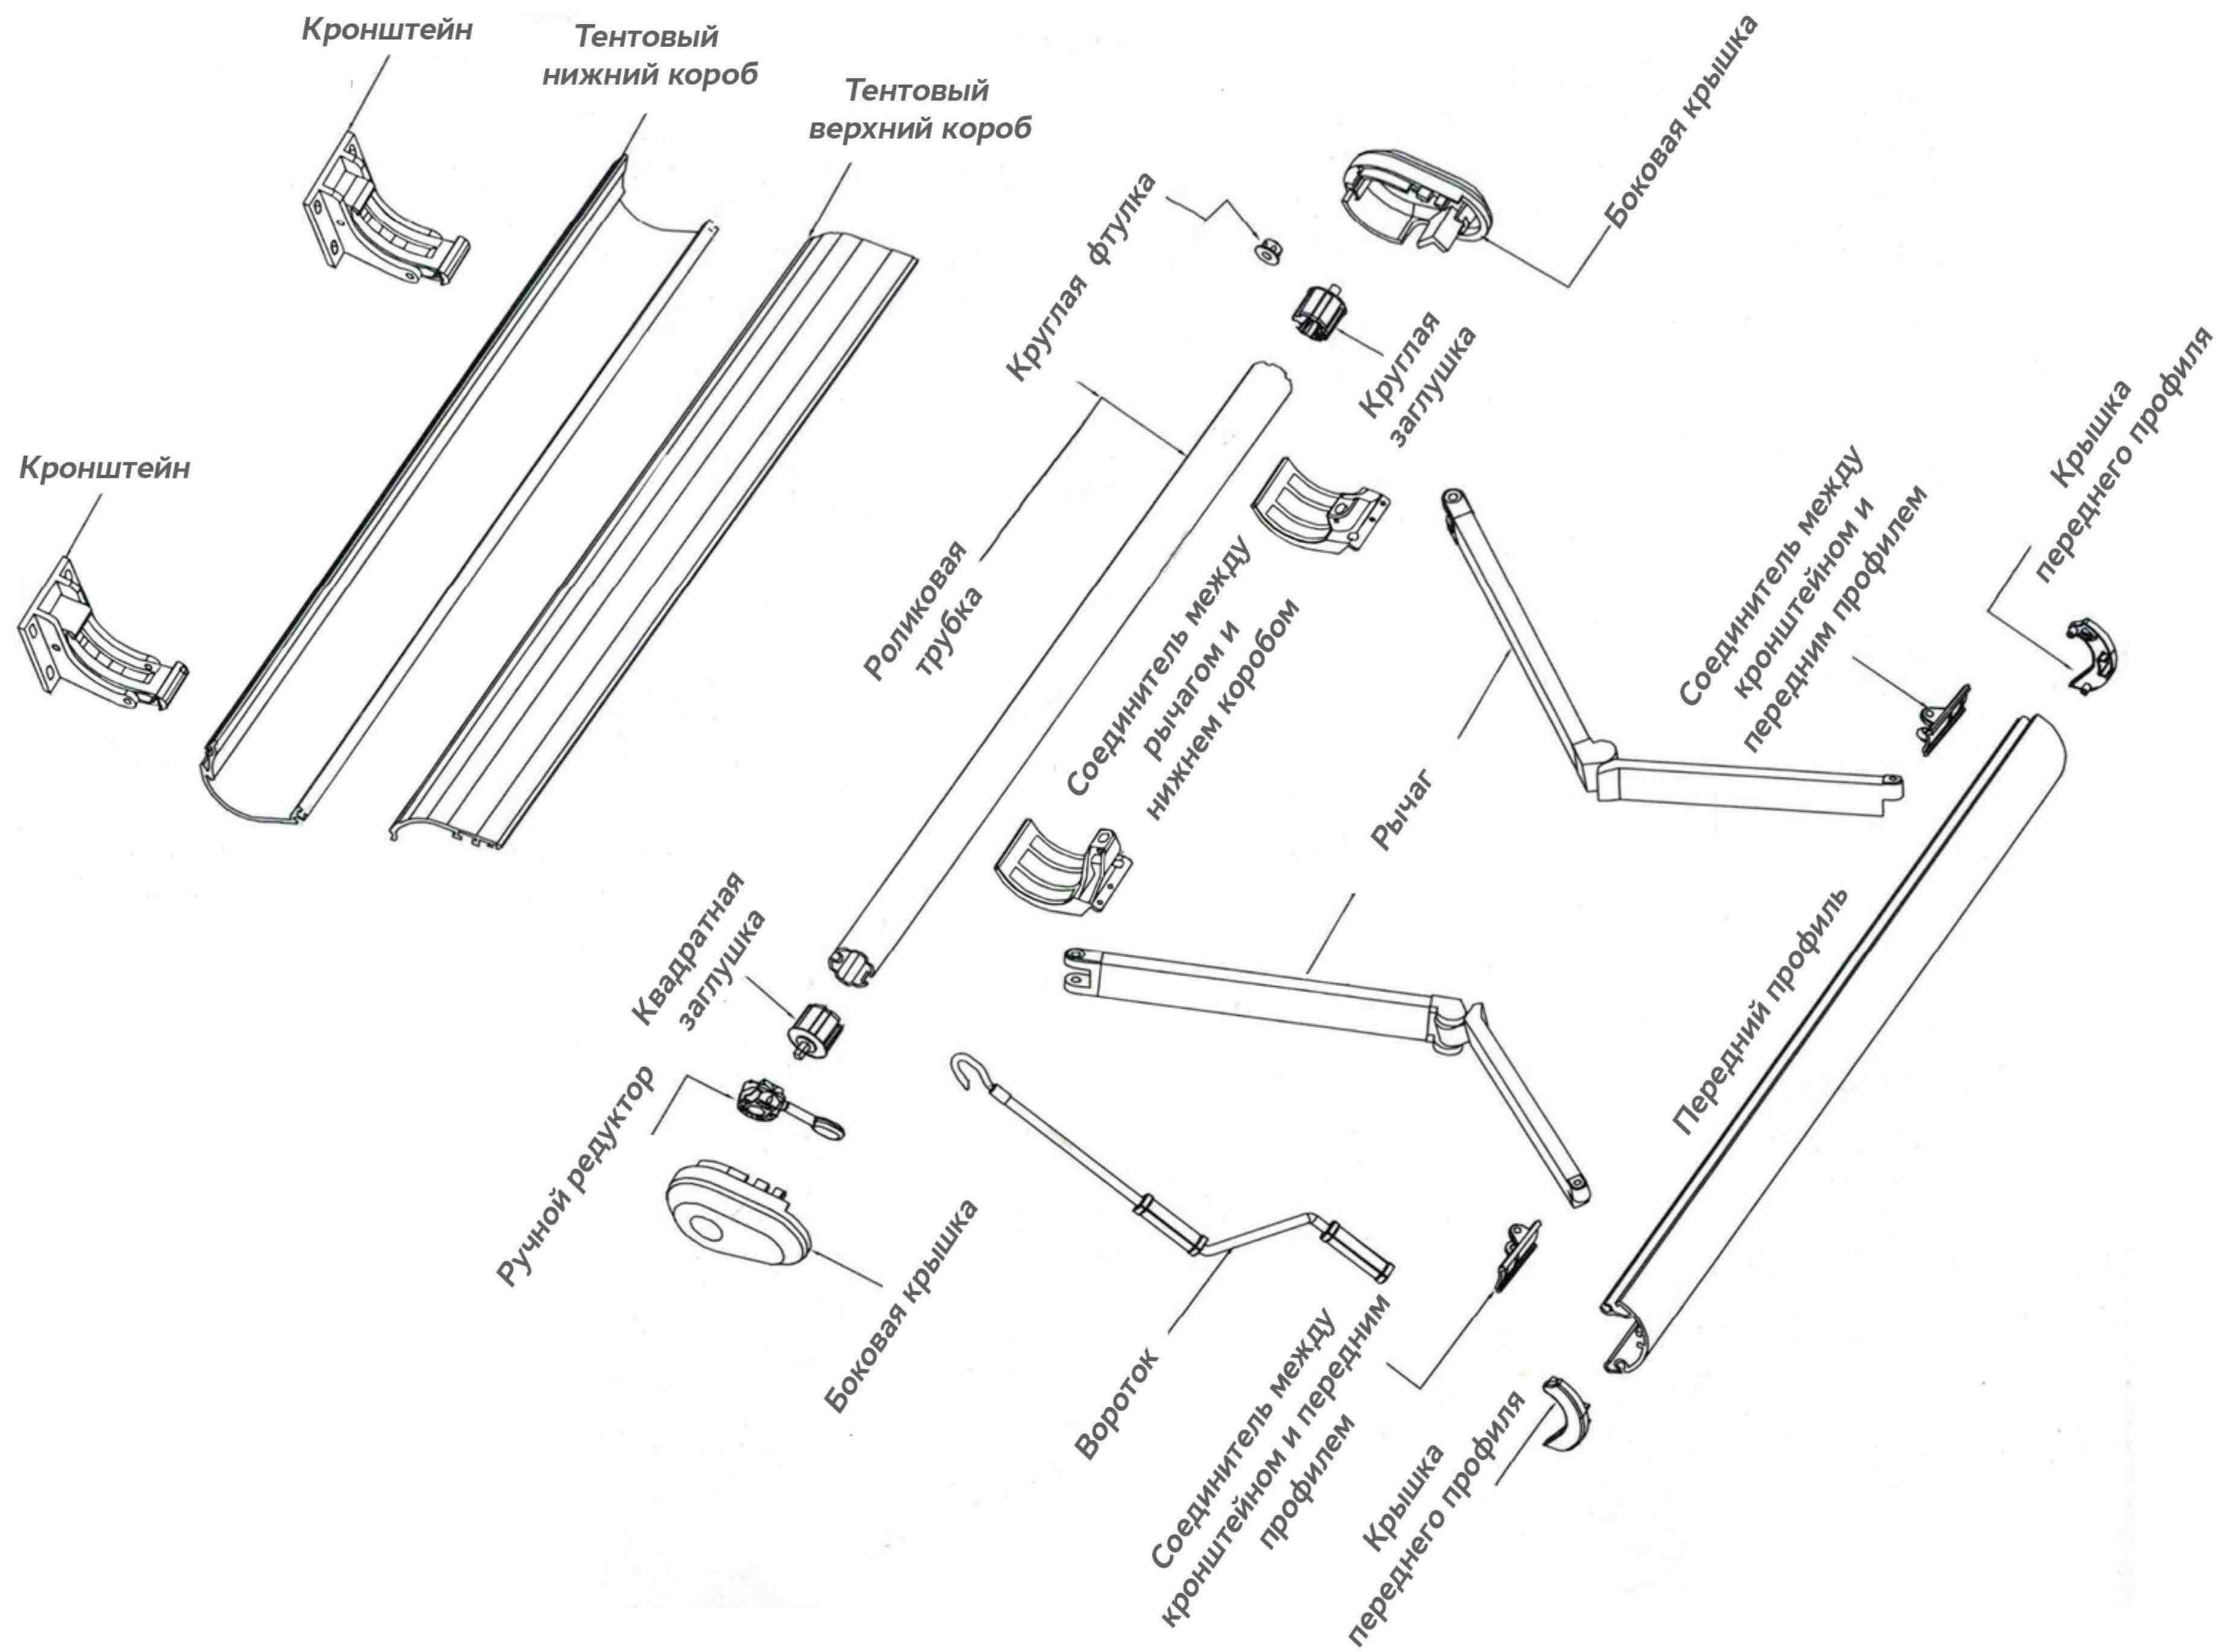

ПОЛНАЯ СХЕМА СКЕЛЕТА КАССЕТНОЙ МАРКИЗЫ