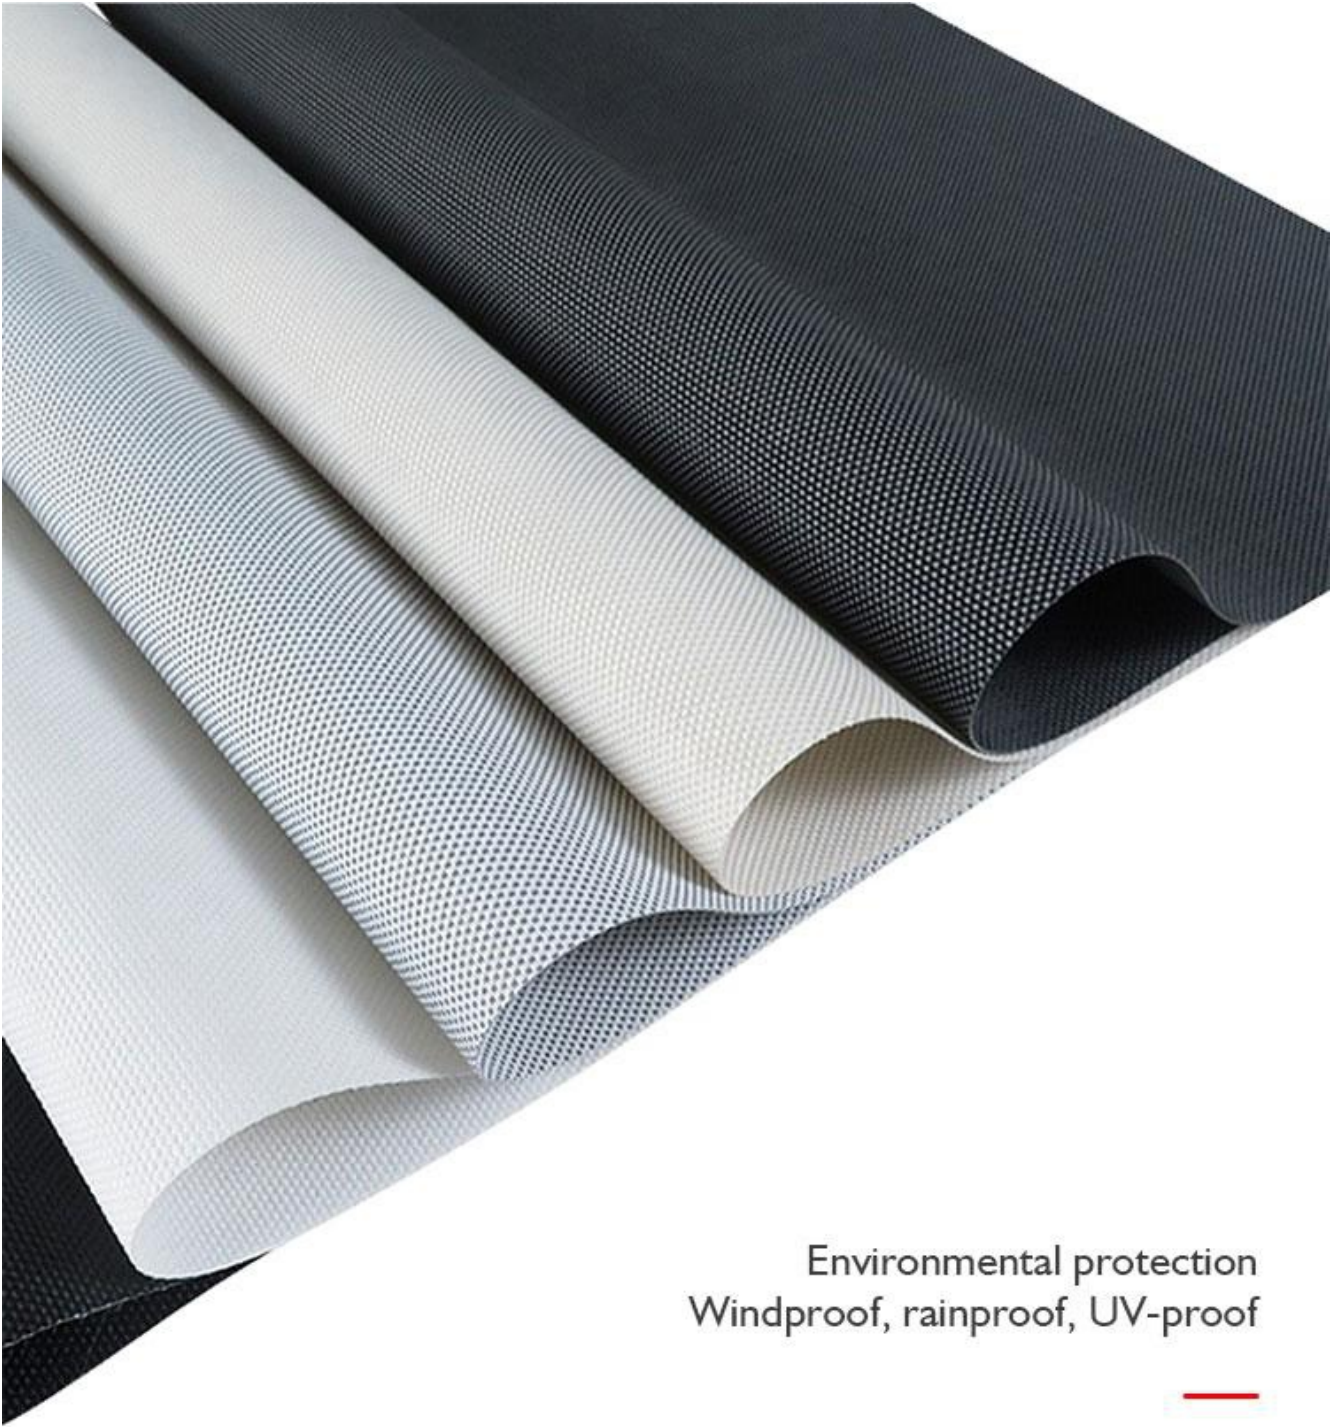

Suspension installation

БЕСПРОВОДНОЙ ПУЛЬТ ДИСТАНЦИОННОГО УПРАВЛЕНИЯ

One-click to open sunny life

СОЛНЦЕЗАЩИТНАЯ ТКАНЬ

Shading
heat insulation
ventilation
windproof and rainproof

Environmental protection Windproof, rainproof, UV-proof

GREENGUARD Certified and GREENGUARD Gold Certified, Oeko-Tex Standard 100 Class IV. It can effectively block more than 90% of rainwater, and 12 grade wind-resistance; it can block more than 85% of ultraviolet radiation.